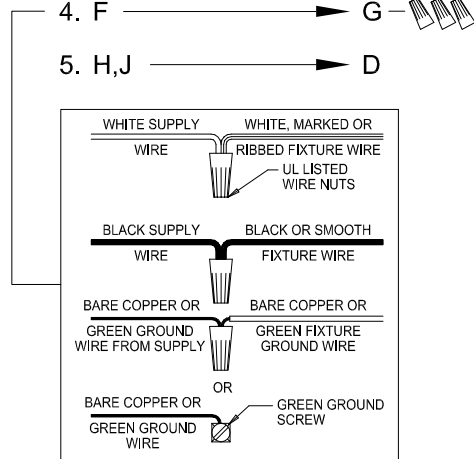

Assembly & Installation Instructions

CAUTION: Read instructions carefully and turn electricity off at main circuit breaker panel before beginning installation.

710002

WARNING - If any Special Control Devices are used with this Fixture, Follow the Instructions Carefully to assure full compliance with N.E.C. requirements. If there are any questions, contact a Qualified Electrical Contractor.

CANOPY MOUNTING & WIRE CONNECTION ASSEMBLY STEPS:

1. D,E → A
2. K → D
3. B,A → C
4. F → G
5. H,J → D

FIXTURE ASSEMBLY STEPS:

1. R → P
2. P,N → Q
2. M → L

B, C, G & M
 (NOT FURNISHED)
 (NON FOURNIE)
 (NO INCLUIDA)