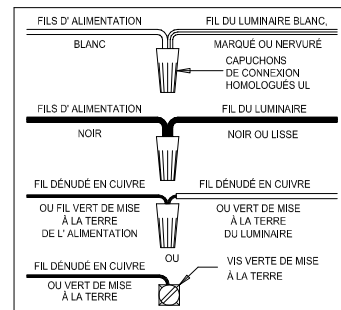

Instructions d'Assemblage et Installation

MISE EN GARDE: Lire les instructions avec soin et couper le courant au disjoncteur central avant de commencer l'installation.

*****

AVERTISSEMENT - S'il y a d'autres mécanismes régulateurs qui s'emploient avec ce dispositif, suivre soigneusement les instructions pour satisfaire aux exigences NEC. Si vous avez des questions, consulter un électricien qualifié.

AVERTISSEMENT - Ce produit contient des composants chimiques qui selon L'état de Californie provoquent un cancer, des infirmités de naissance et (ou) du mal au système reproductif. Il faut laver les mains soigneusement après avoir installé, manipulé, nettoyé, ou autrement touché ce produit.

MISE EN GARDE - Le verre est toujours fragile; maniez le(s) composant(s) et/ou l' (les) ampoule(s) avec prudence.

*****