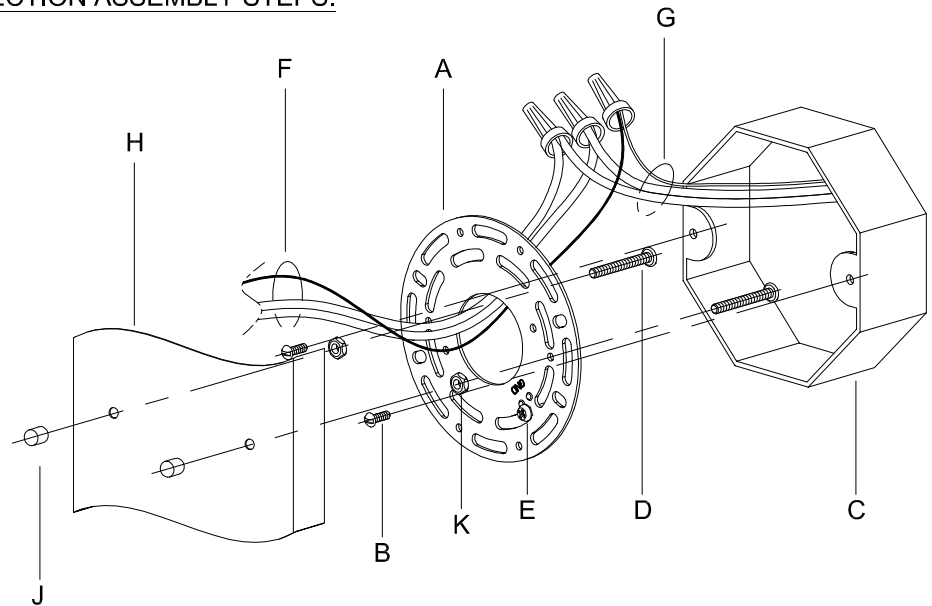

Assembly & Installation Instructions

CAUTION: Read instructions carefully and turn electricity off at main circuit breaker panel before beginning installation.

710002

WARNING - If any Special Control Devices are used with this Fixture, Follow the Instructions Carefully to assure full compliance with N.E.C. requirements. If there are any questions, contact a Qualified Electrical Contractor.

CANOPY MOUNTING & WIRE CONNECTION ASSEMBLY STEPS:

1. D,E → A
2. K → D
3. B,A → C
4. F → G
5. H,J → D

FIXTURE ASSEMBLY STEPS:

1. R → P
2. P,N → Q
2. M → L

B, C, G & M
 (NOT FURNISHED)
 (NON FOURNIE)
 (NO INCLUIDA)