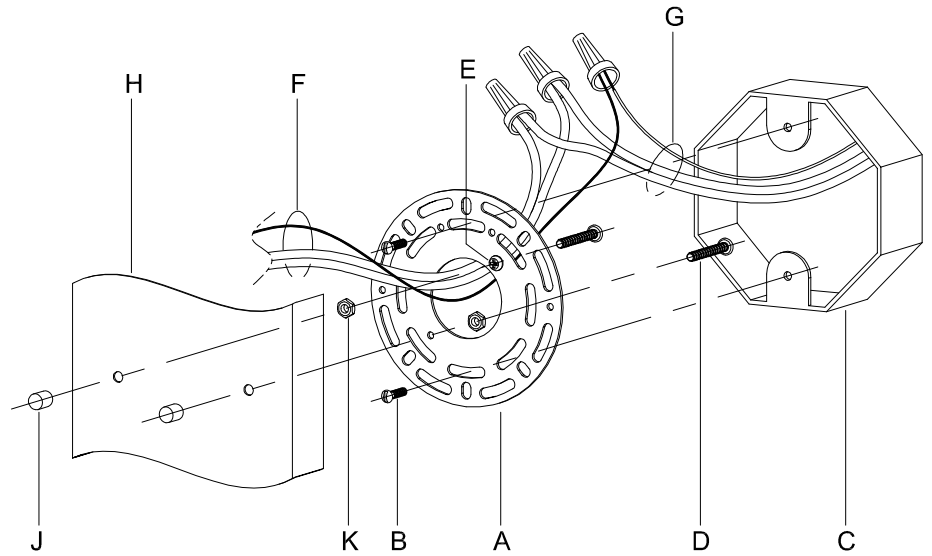

CAUTION: Read instructions carefully and turn electricity off at main circuit breaker panel before beginning installation.

300086

WARNING - If any Special Control Devices are used with this Fixture, Follow the Instructions Carefully to assure full compliance with N.E.C. requirements. If there are any questions, contact a Qualified Electrical Contractor.

CAUTION - All glass is fragile, use care when handling Glass component(s) and or Lamp(s).

CANOPY MOUNTING & WIRE CONNECTION ASSEMBLY STEPS:

1. D,E → A
2. K → D
3. B,A → C
4. F → G
5. H,J → D

FIXTURE ASSEMBLY STEPS: