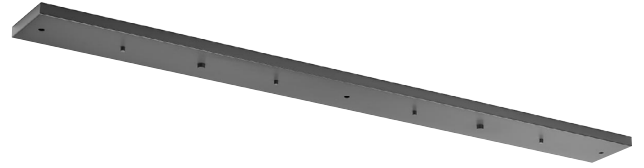

DATE: _____ TYPE: _____

NAME: _____

PROJECT: _____

P860004-143

Accessory Canopy

Progress Lighting's canopy accessory offers a convenient way to mount groupings of pendants. This rectangle pendant accessory allows for the hanging of three to five pendants off of one outlet box. Pendants can be hung straight or staggered. The maximum pendant width for three pendants is 18" each and for five pendants 13-1/2" each. Five-Light. Rectangle Canopy Accessory Graphite finish.

Width: 60"
Height: 1"
Depth: 6"

- Five-Light Linear pendant canopy.
- Allows for the hanging of three to five pendants off of one outlet box.
- Graphite Finish.
- Can be mounted staggered or in line.
- Maximum pendant width for three lights is 18" each.
- Maximum pendant width for five lights is 13-1/2" each.

Category: Accessories

Finish: Graphite (painted)

Construction: Steel Construction

MOUNTING	ADDITIONAL INFORMATION
Ceiling mounted Mounting strap for outlet box included Canopy covers a standard 4" octagonal recessed outlet box 60" W., 1" ht., 6" depth	1 year limited warranty