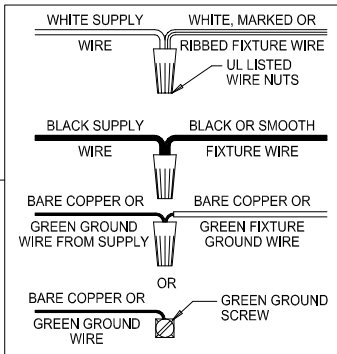

CAUTION: Read instructions carefully and turn electricity off at main circuit breaker panel before beginning installation.

300148, 300149

WARNING - If any Special Control Devices are used with this Fixture, Follow the Instructions Carefully to assure full compliance with N.E.C. requirements. If there are any questions, contact a Qualified Electrical Contractor.

CANOPY MOUNTING & WIRE CONNECTION ASSEMBLY STEPS:

1. D,E → A
2. K,L → D
3. B,A → C
4. F → G
5. H,J → D

ADJUST HEIGHT WITH "D"	
L	→ A (TO LOCK)
AJUSTA LA ALTURA CON "D"	
L	→ A (APRETAR)
RÉGLEZ LA HAUTEUR AVEC "D"	
L	→ A (À VERROUILLER)