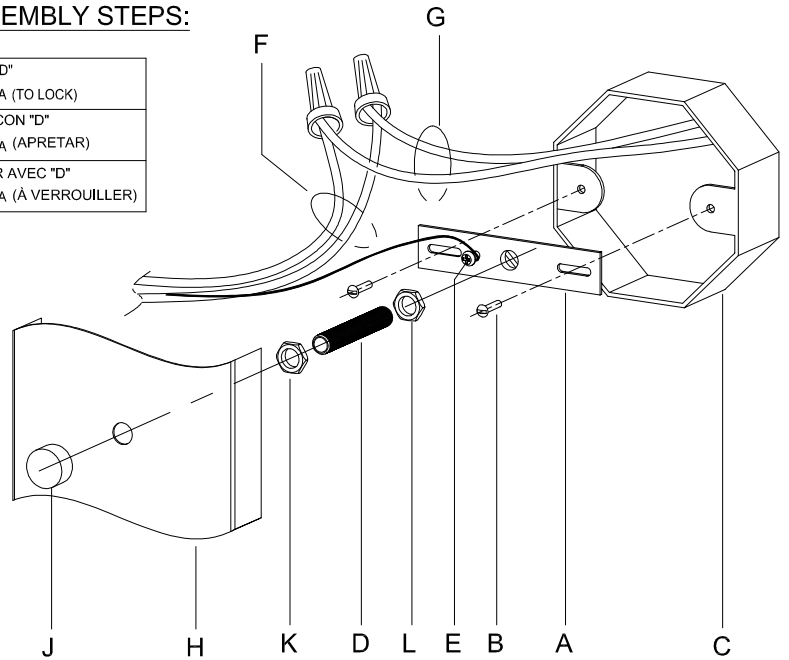

CAUTION: Read instructions carefully and turn electricity off at main circuit breaker panel before beginning installation.

300148, 300149

WARNING - If any Special Control Devices are used with this Fixture, Follow the Instructions Carefully to assure full compliance with N.E.C. requirements. If there are any questions, contact a Qualified Electrical Contractor.

CANOPY MOUNTING & WIRE CONNECTION ASSEMBLY STEPS:

1. D,E → A
2. K,L → D
3. B,A → C
4. F → G
5. H,J → D

ADJUST HEIGHT WITH "D"	
L	→ A (TO LOCK)
AJUSTA LA ALTURA CON "D"	
L	→ A (APRETAR)
RÉGLEZ LA HAUTEUR AVEC "D"	
L	→ A (À VERROUILLER)