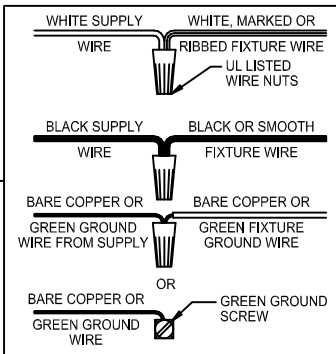

CAUTION: Read instructions carefully and turn electricity off at main circuit breaker panel before beginning installation.

500081

*****
WARNING - If any Special Control Devices are used with this Fixture, Follow the Instructions Carefully to assure full compliance with N.E.C. requirements. If there are any questions, contact a Qualified Electrical Contractor.
WARNING - This product contains chemicals known to the State of California to cause cancer, birth defects and /or other reproductive harm. Thoroughly wash hands after installing, handling, cleaning, or otherwise touching this product.
CAUTION - All glass is fragile, use care when handling Glass component(s) and or Lamp(s).
*****

ASSEMBLY STEPS:

MODE D'ASSEMBLAGE:

PASOS PARA ENSAMBLAR:

1. D, E → A
2. B, A → C
3. N, P, H → D
4. P → H (TO LOCK) (À VERROUILLER) (APRETAR)
5. F → S
6. S → T
7. F → R, Q, M
8. R → S
9. M → Q
10. L → M
11. K, J → L
12. L → H
13. F → L, K, J, H, D
14. F → G
15. J, K → H
16. U → V

ADJUST HEIGHT WITH "D"
N → A (TO LOCK)
RÉGLEZ LA HAUTEUR AVEC "D"
N → A (À VERROUILLER)
AJUSTA LA ALTURA CON "D"
N → A (APRETAR)

**B, C, G & U
(NOT FURNISHED)
(NON FOURNIE)
(NO INCLUIDA)**