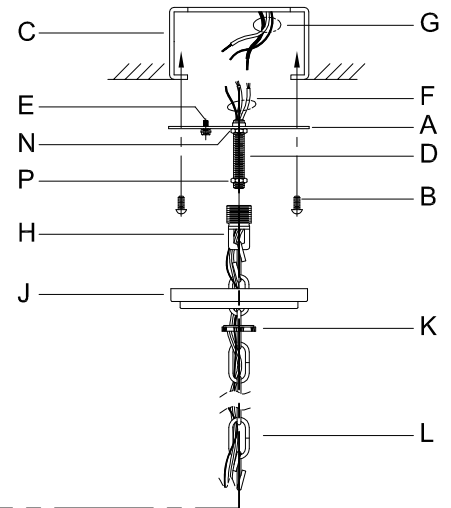

CAUTION: Read instructions carefully and turn electricity off at main circuit breaker panel before beginning installation.

500081

WARNING - If any Special Control Devices are used with this Fixture, Follow the Instructions Carefully to assure full compliance with N.E.C. requirements. If there are any questions, contact a Qualified Electrical Contractor.
WARNING - This product contains chemicals known to the State of California to cause cancer, birth defects and /or other reproductive harm. Thoroughly wash hands after installing, handling, cleaning, or otherwise touching this product.
CAUTION - All glass is fragile, use care when handling Glass component(s) and or Lamp(s).

ASSEMBLY STEPS:

MODE D'ASSEMBLAGE:

PASOS PARA ENSAMBLAR:

1. D, E → A
2. B, A → C
3. N, P, H → D
4. P → H (TO LOCK) (À VERROUILLER) (APRETAR)
5. F → S
6. S → T
7. F → R, Q, M
8. R → S
9. M → Q
10. L → M
11. K, J → L
12. L → H
13. F → L, K, J, H, D
14. F → G
15. J, K → H
16. U → V

ADJUST HEIGHT WITH "D"
 N → A (TO LOCK)
 RÉGLEZ LA HAUTEUR AVEC "D"
 N → A (À VERROUILLER)
 AJUSTA LA ALTURA CON "D"
 N → A (APRETAR)

**B, C, G & U
 (NOT FURNISHED)
 (NON FOURNIE)
 (NO INCLUIDA)**

Instructions d'Assemblage et Installation