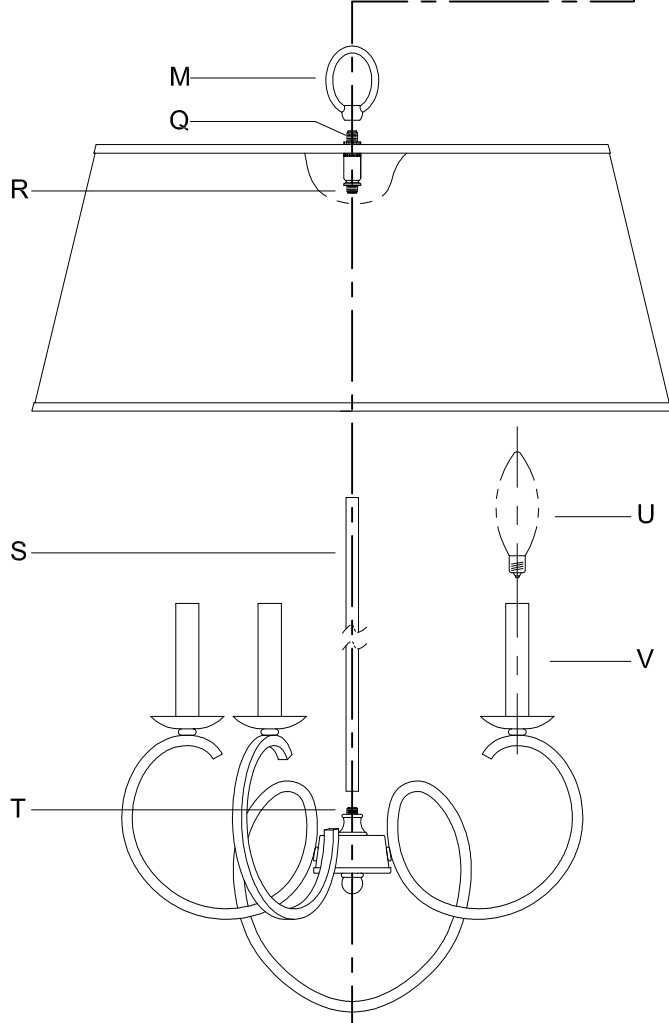

CAUTION: Read instructions carefully and turn electricity off at main circuit breaker panel before beginning installation.

500081

*****
WARNING - If any Special Control Devices are used with this Fixture, Follow the Instructions Carefully to assure full compliance with N.E.C. requirements. If there are any questions, contact a Qualified Electrical Contractor.
WARNING - This product contains chemicals known to the State of California to cause cancer, birth defects and /or other reproductive harm. Thoroughly wash hands after installing, handling, cleaning, or otherwise touching this product.
CAUTION - All glass is fragile, use care when handling Glass component(s) and or Lamp(s).
*****

ASSEMBLY STEPS:

MODE D'ASSEMBLAGE:

PASOS PARA ENSAMBLAR:

1. D, E → A
2. B, A → C
3. N, P, H → D
4. P → H (TO LOCK) (À VERROUILLER) (APRETAR)
5. F → S
6. S → T
7. F → R, Q, M
8. R → S
9. M → Q
10. L → M
11. K, J → L
12. L → H
13. F → L, K, J, H, D
14. F → G
15. J, K → H
16. U → V

ADJUST HEIGHT WITH "D"
N → A (TO LOCK)
RÉGLEZ LA HAUTEUR AVEC "D"
N → A (À VERROUILLER)
AJUSTA LA ALTURA CON "D"
N → A (APRETAR)

**B, C, G & U
(NOT FURNISHED)
(NON FOURNIE)
(NO INCLUIDA)**