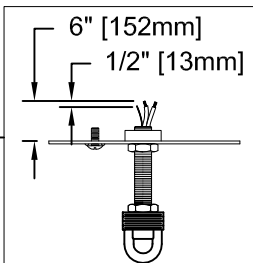

CAUTION: Read instructions carefully and turn electricity off at main circuit breaker panel before beginning installation.

500081

*****
WARNING - If any Special Control Devices are used with this Fixture, Follow the Instructions Carefully to assure full compliance with N.E.C. requirements. If there are any questions, contact a Qualified Electrical Contractor.
WARNING - This product contains chemicals known to the State of California to cause cancer, birth defects and /or other reproductive harm. Thoroughly wash hands after installing, handling, cleaning, or otherwise touching this product.
CAUTION - All glass is fragile, use care when handling Glass component(s) and or Lamp(s).
*****

ASSEMBLY STEPS:

MODE D'ASSEMBLAGE:

PASOS PARA ENSAMBLAR:

1. D, E → A
2. B, A → C
3. N, P, H → D
4. P → H (TO LOCK) (À VERROUILLER) (APRETAR)
5. F → S
6. S → T
7. F → R, Q, M
8. R → S
9. M → Q
10. L → M
11. K, J → L
12. L → H
13. F → L, K, J, H, D
14. F → G
15. J, K → H
16. U → V

ADJUST HEIGHT WITH "D"
N → A (TO LOCK)
RÉGLEZ LA HAUTEUR AVEC "D"
N → A (À VERROUILLER)
AJUSTA LA ALTURA CON "D"
N → A (APRETAR)

**B, C, G & U
(NOT FURNISHED)
(NON FOURNIE)
(NO INCLUIDA)**