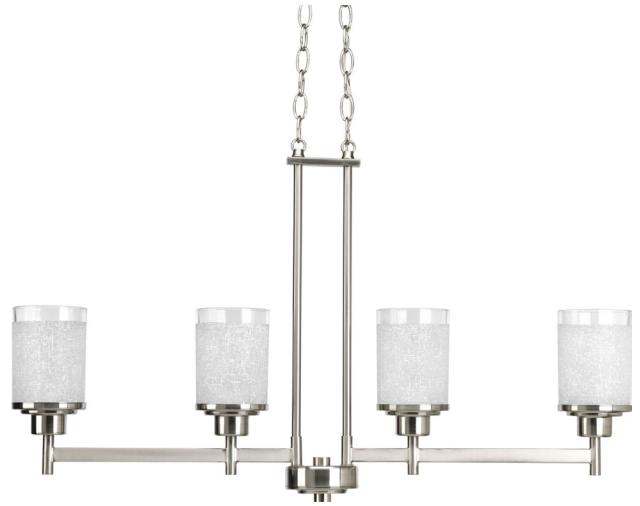

DATE: _____ TYPE: _____

NAME: _____

PROJECT: _____

Incandescent

P4619-09

Alexa

Four-light linear chandelier features a pleasingly simple Brushed Nickel frame while visually interesting textured white linen glass are complemented by a crisp clear edge accent. Six feet of 9 gauge chain is supplied for ceiling chain mount. Create the sophisticated feel of modern, urban living in your home - no matter where you live.

- Brushed Nickel finish.
- Clear glass shades with etched/linen pattern and crisp clear edge.
- Vintage mid-century modern look.
- 6 feet of 9 gauge chain is supplied for ceiling chain mount.

Category: Chandeliers

Finish: Brushed Nickel (Plated)

Construction: Steel construction

Glass/Shade: Etched Linen with clear edge glass shades

Width: 4-1/2"
Length: 34-1/6"
Height: 20"
Overall Ht. W/Chain: 93"

Glass

Width: 4-1/16"

Height: 5-5/8"

MOUNTING	ELECTRICAL	LAMPING	ADDITIONAL INFORMATION
Ceiling chain mounted Mounting strap for outlet box included Two pieces of six feet of 9 gauge chain supplied Canopy covers a standard 4" octagonal recessed outlet box 5" W., 0.8125" depth	Pre-wired 15 feet of wire supplied 120 V	Quantity: Four 100w max. Medium Base E26 base ceramic sockets	UL-CUL Dry location listed 1 year warranty