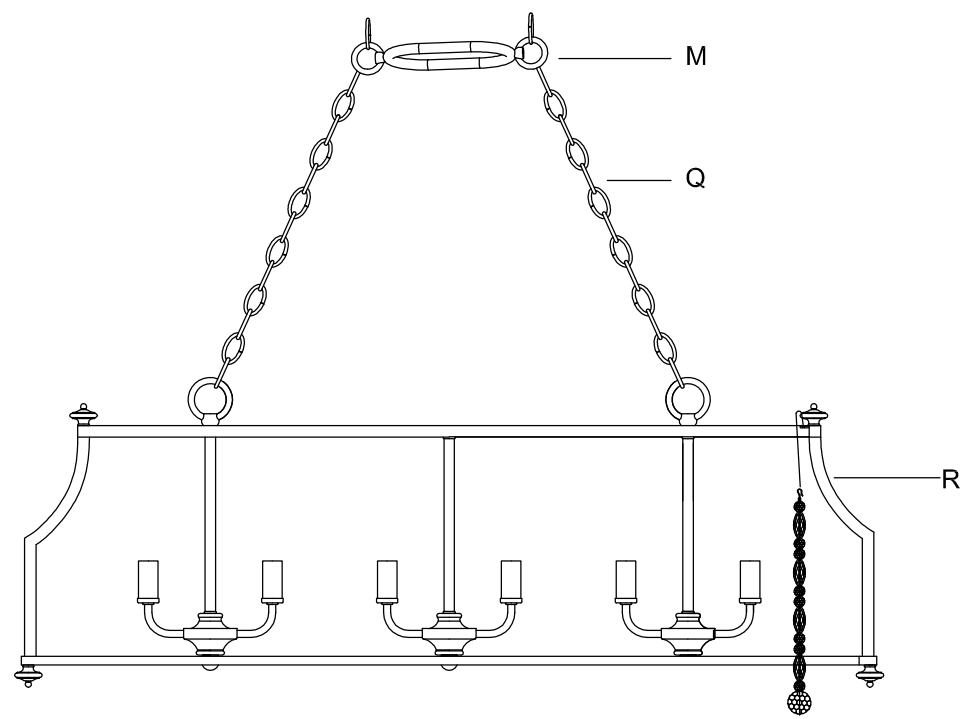

- → C
1. X → W
2. W → V,C
3. D,E → A
4. B,A → C
5. N,P,K → D (TO LOCK) (APRETAR) (À VERROUILLER)
6. P → K
7. F → Q
8. J → D
9. L → M
10. L → H
11. M → Q
12. F → H,L,M,Q
13. F → G
14. Q → R