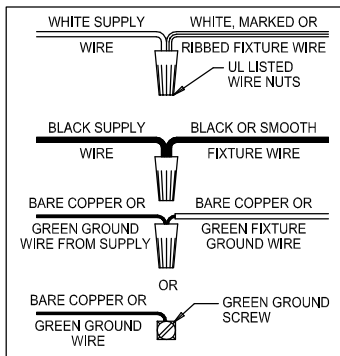

CAUTION: Read instructions carefully and turn electricity off at main circuit breaker panel before beginning installation.

400079

*****

WARNING - If any Special Control Devices are used with this Fixture, Follow the Instructions Carefully to assure full compliance with N.E.C. requirements. If there are any questions, contact a Qualified Electrical Contractor.

WARNING - This product contains chemicals known to the State of California to cause cancer, birth defects and /or other reproductive harm. Thoroughly wash hands after installing, handling, cleaning, or otherwise touching this product.
CAUTION - All glass is fragile, use care when handling Glass component(s) and or Lamp(s).

*****

CANOPY MOUNTING & WIRE CONNECTION ASSEMBLY STEPS:

C,B,G & U
(NOT FURNISHED)
(NON FOURNIE)
(NO INCLUIDA)

ADJUST HEIGHT WITH "D"
N → A (TO LOCK)
AJUSTA LA ALTURA CON "D"
N → A (APRETAR)
RÉGLEZ LA HAUTEUR AVEC "D"
N → A (À VERROUILLER)