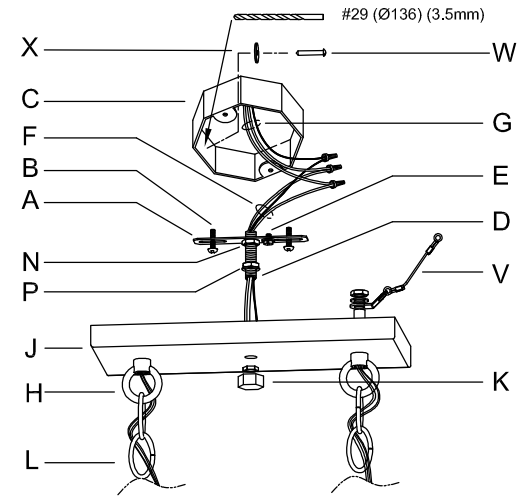

- → C
1. X → W
2. W → V,C
3. D,E → A
4. B,A → C
5. N,P,K → D (TO LOCK) (APRETAR) (À VERROUILLER)
6. P → K
7. F → Q
8. J → D
9. L → M
10. L → H
11. M → Q
12. F → H,L,M,Q
13. F → G
14. Q → R